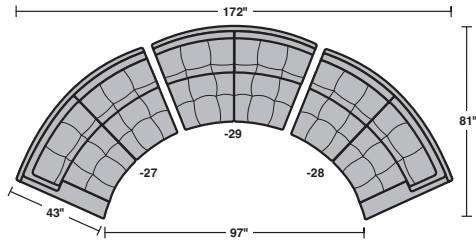

# LATITUDES

collection by Flexsteel®

1644 Sectional with Ottoman  
LAF Love Seat, Armless Love Seat,  
RAF Love Seat, Ottoman

1644 Sectional  
LAF Love Seat, RAF Love Seat | pillows are not included

# 1644 South Street Group

Overall combined group dimensions as shown are 38"H x 172"W x 81"D

	Height	Seat Width	Overall Width	Seat Depth	Overall Depth	Arm Height	Seat Height	Seat Cushions
<b>1644-31 Sofa</b>	38"	69"	82"	21"	43"	26"	22"	3
<b>1644-20 Love Seat</b>	38"	46"	59"	21"	43"	26"	22"	2
<b>1644-10 Chair</b>	38"	22"	36"	21"	43"	26"	22"	1
<b>1644-08 Ottoman</b>	20"		29"		22"			
<b>1644-27 LAF Love Seat</b>	37"	56"	78"	21"	42"	25"	22"	2
<b>1644-28 RAF Love Seat</b>	37"	56"	78"	21"	42"	25"	22"	2
<b>1644-29 Armless Love Seat</b>	37"	56"	73"	21"	41"		22"	2
<b>1644-094 Cocktail Ottoman</b>	19"		41"	41"				